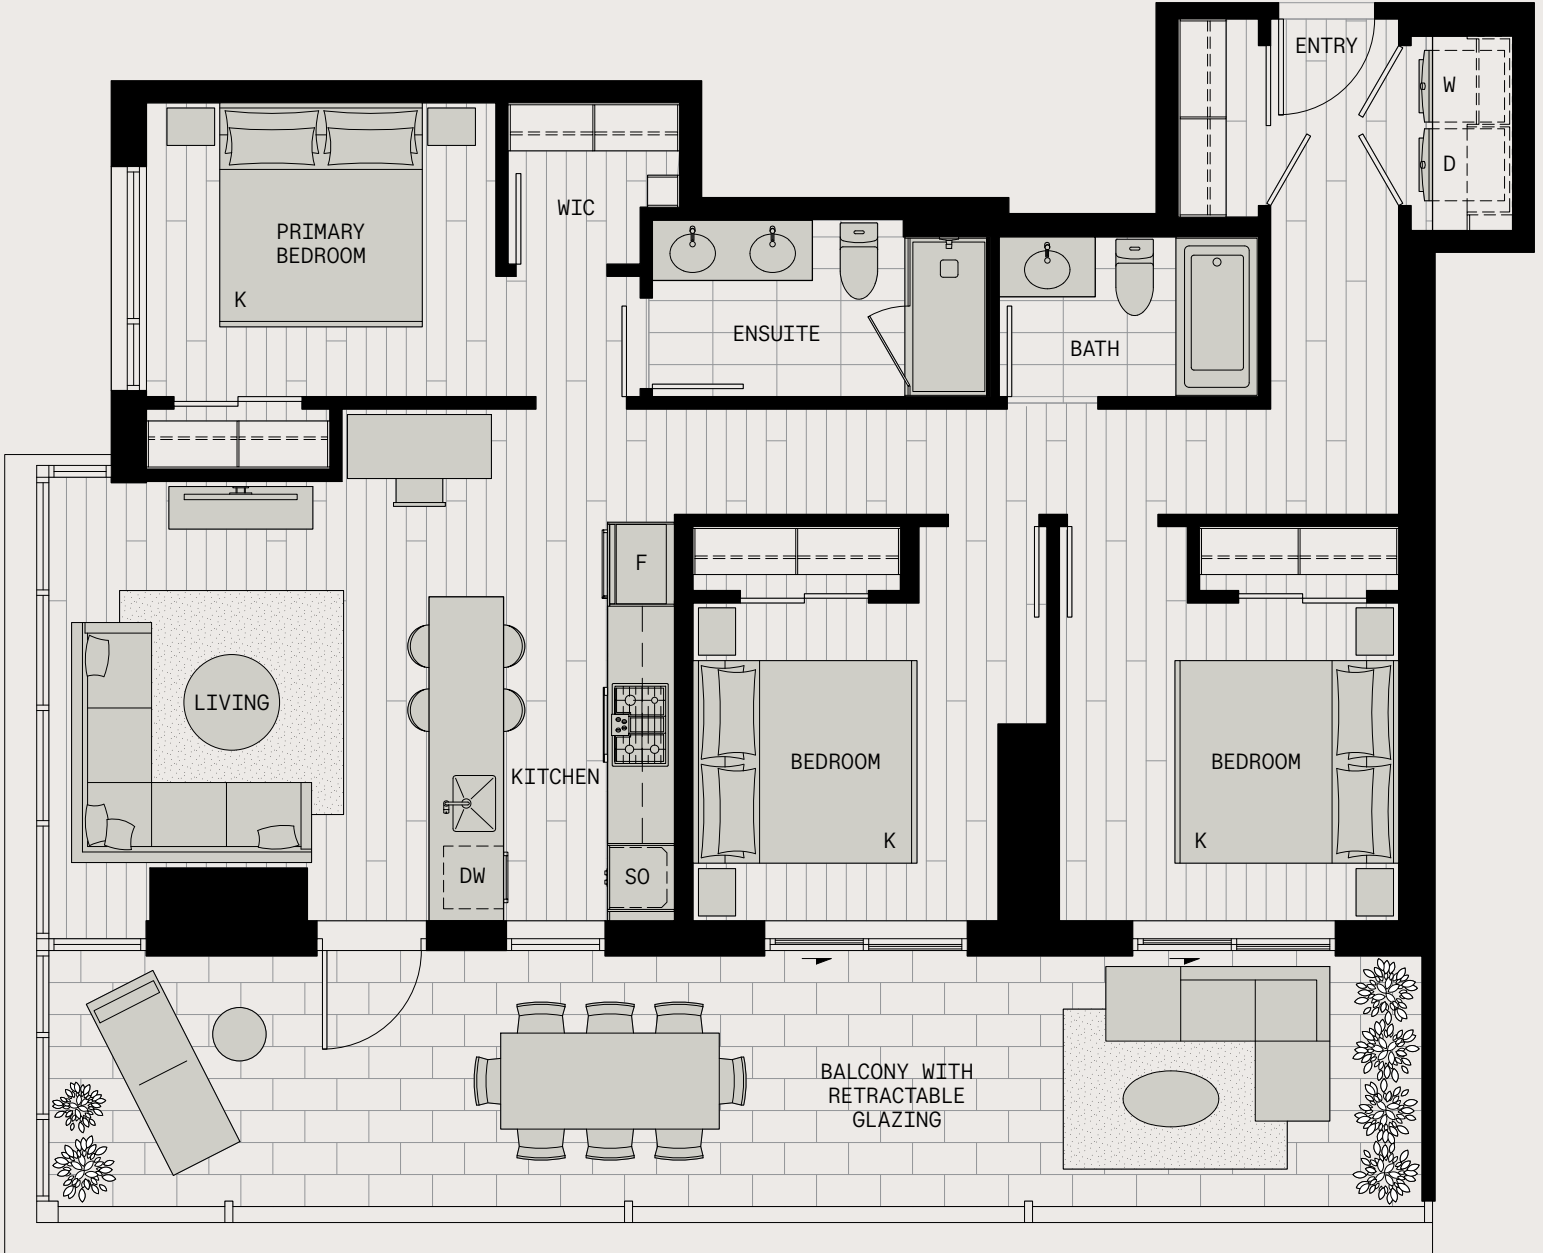

solhouse 6035

ESTATE HOME

05

BEDROOMS	3
BATHROOMS	2

INTERIOR	1,111 SF
EXTERIOR (WITH ENCLOSURE)	367 SF
TOTAL	1,478 SF

LEVELS 48-49