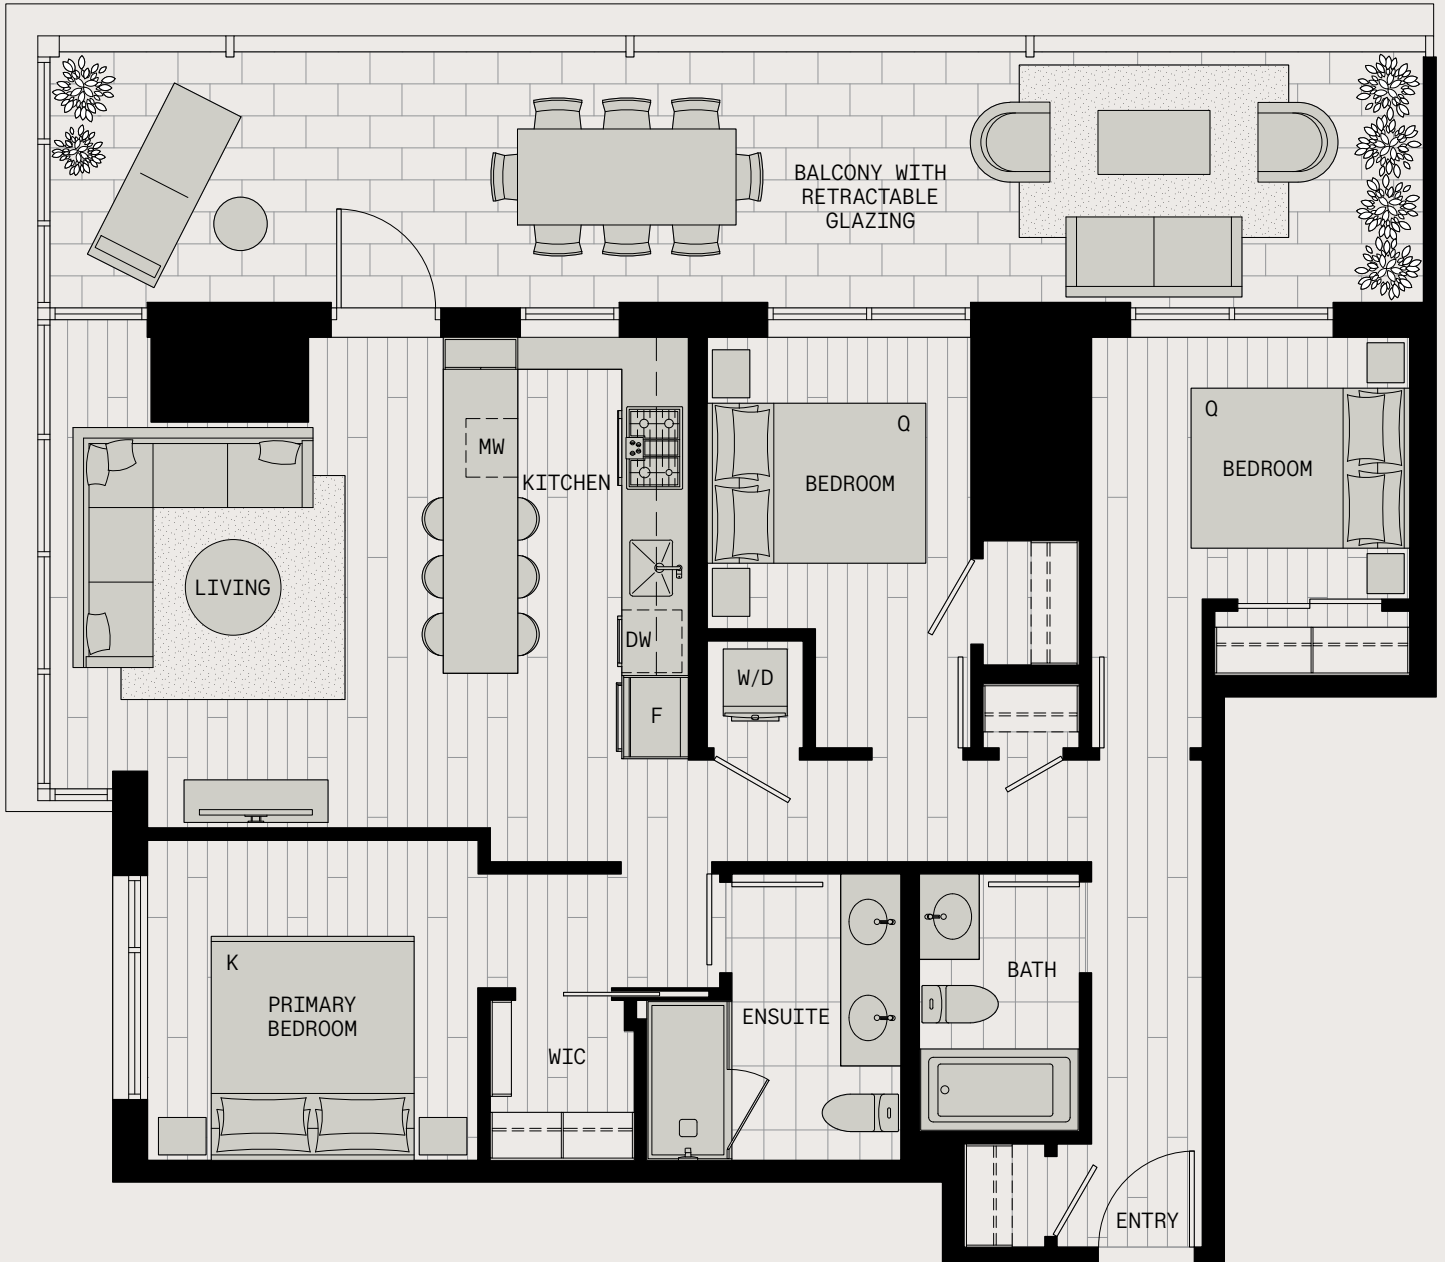

solhouse 6035

PLAN

F1

BEDROOMS	3
BATHROOMS	2

INTERIOR	1,060 SF
EXTERIOR (WITH ENCLOSURE)	367 SF
TOTAL	1,427 SF

LEVEL 7

solhouse 6035

PLAN

F1

BEDROOMS	3
BATHROOMS	2

INTERIOR	1,060 SF
EXTERIOR (WITH ENCLOSURE)	367 SF
TOTAL	1,427 SF

LEVELS 8-22

LEVELS 23-32

LEVELS 33-47

↑
N